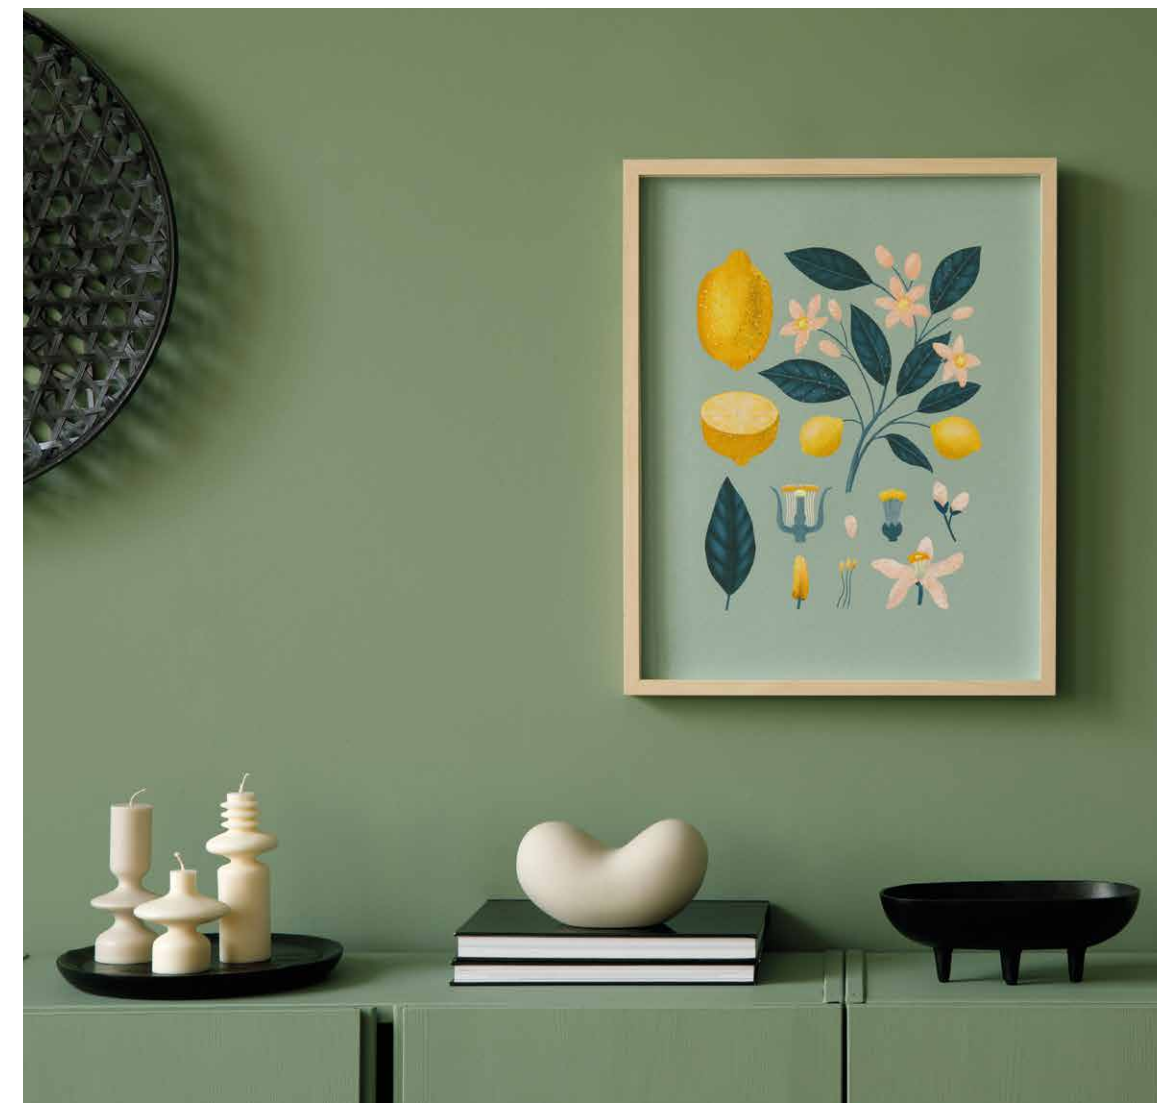

Greens

Fresh and natural, greens can be enlivening and dynamic or calm and nurturing. With delicate hues inspired by aloe, cactus and herbs plus stronger tones with real zest, there's a green to suit every character.