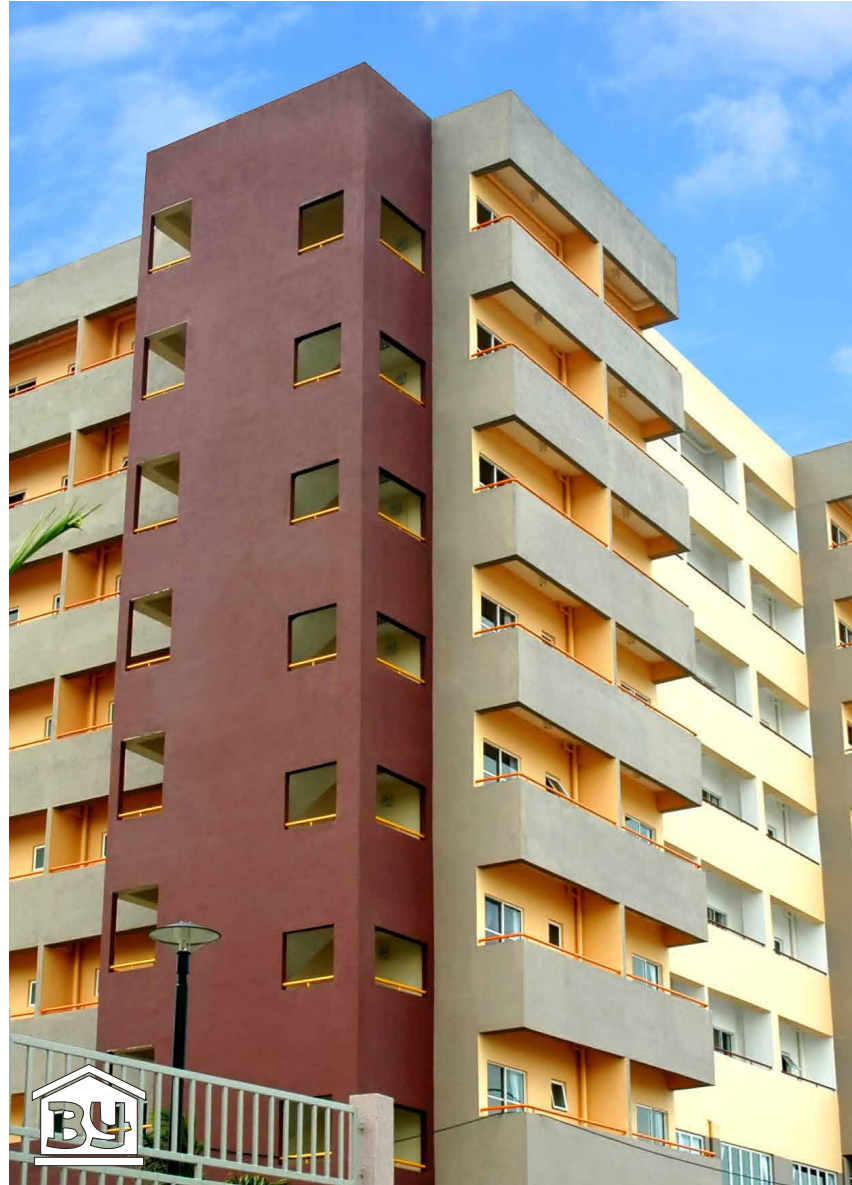

352

356

314

351

353

323

306

305

الدهانات الخارجية

من الضروري ترك انطباع أول ممتاز يدوم. عندما يتعلق الأمر باختيار ألوان البنية الأساسية والثانوية، انظر عن كثب إلى محيطك الطبيعي لإلهامك بمزيج الألوان المثالي.

B.Y®

EGGSHELL PAINTS

الدهانات البلاستيكية

Specifications:

Water-based 100% acrylic paint silky smooth texture. for interior and exterior application.

المواصفات:

دهان مائي أكريليك 100% حريري ناعم الملمس. للتطبيقات الداخلية والخارجية.

Characteristics:

الخصائص:

• Excellent coverage.

• تغطية ممتازة.

• High resistance to friction.

• مقاومة عالية للاحتكاك.

• High prevalence rate.

• معدل فرد عالي.

• High resistance to stains and dirt.

• مقاومة عالية للبقع والانساج.

• Soft silky texture.

• ملمس ناعم حريري.

• Resistant to bacteria and fungi.

• مقاومة للبكتيريا والفطريات.

• Smell less.

• عديم الرائحة.

• Excellent color stability.

• ثباتية ممتازة للألوان.

• The most advanced cleaning technology.

• أقوى تقنية تنظيف متطورة.

• Resistant to flame spread.

• مقاوم لإنتشار اللهب.